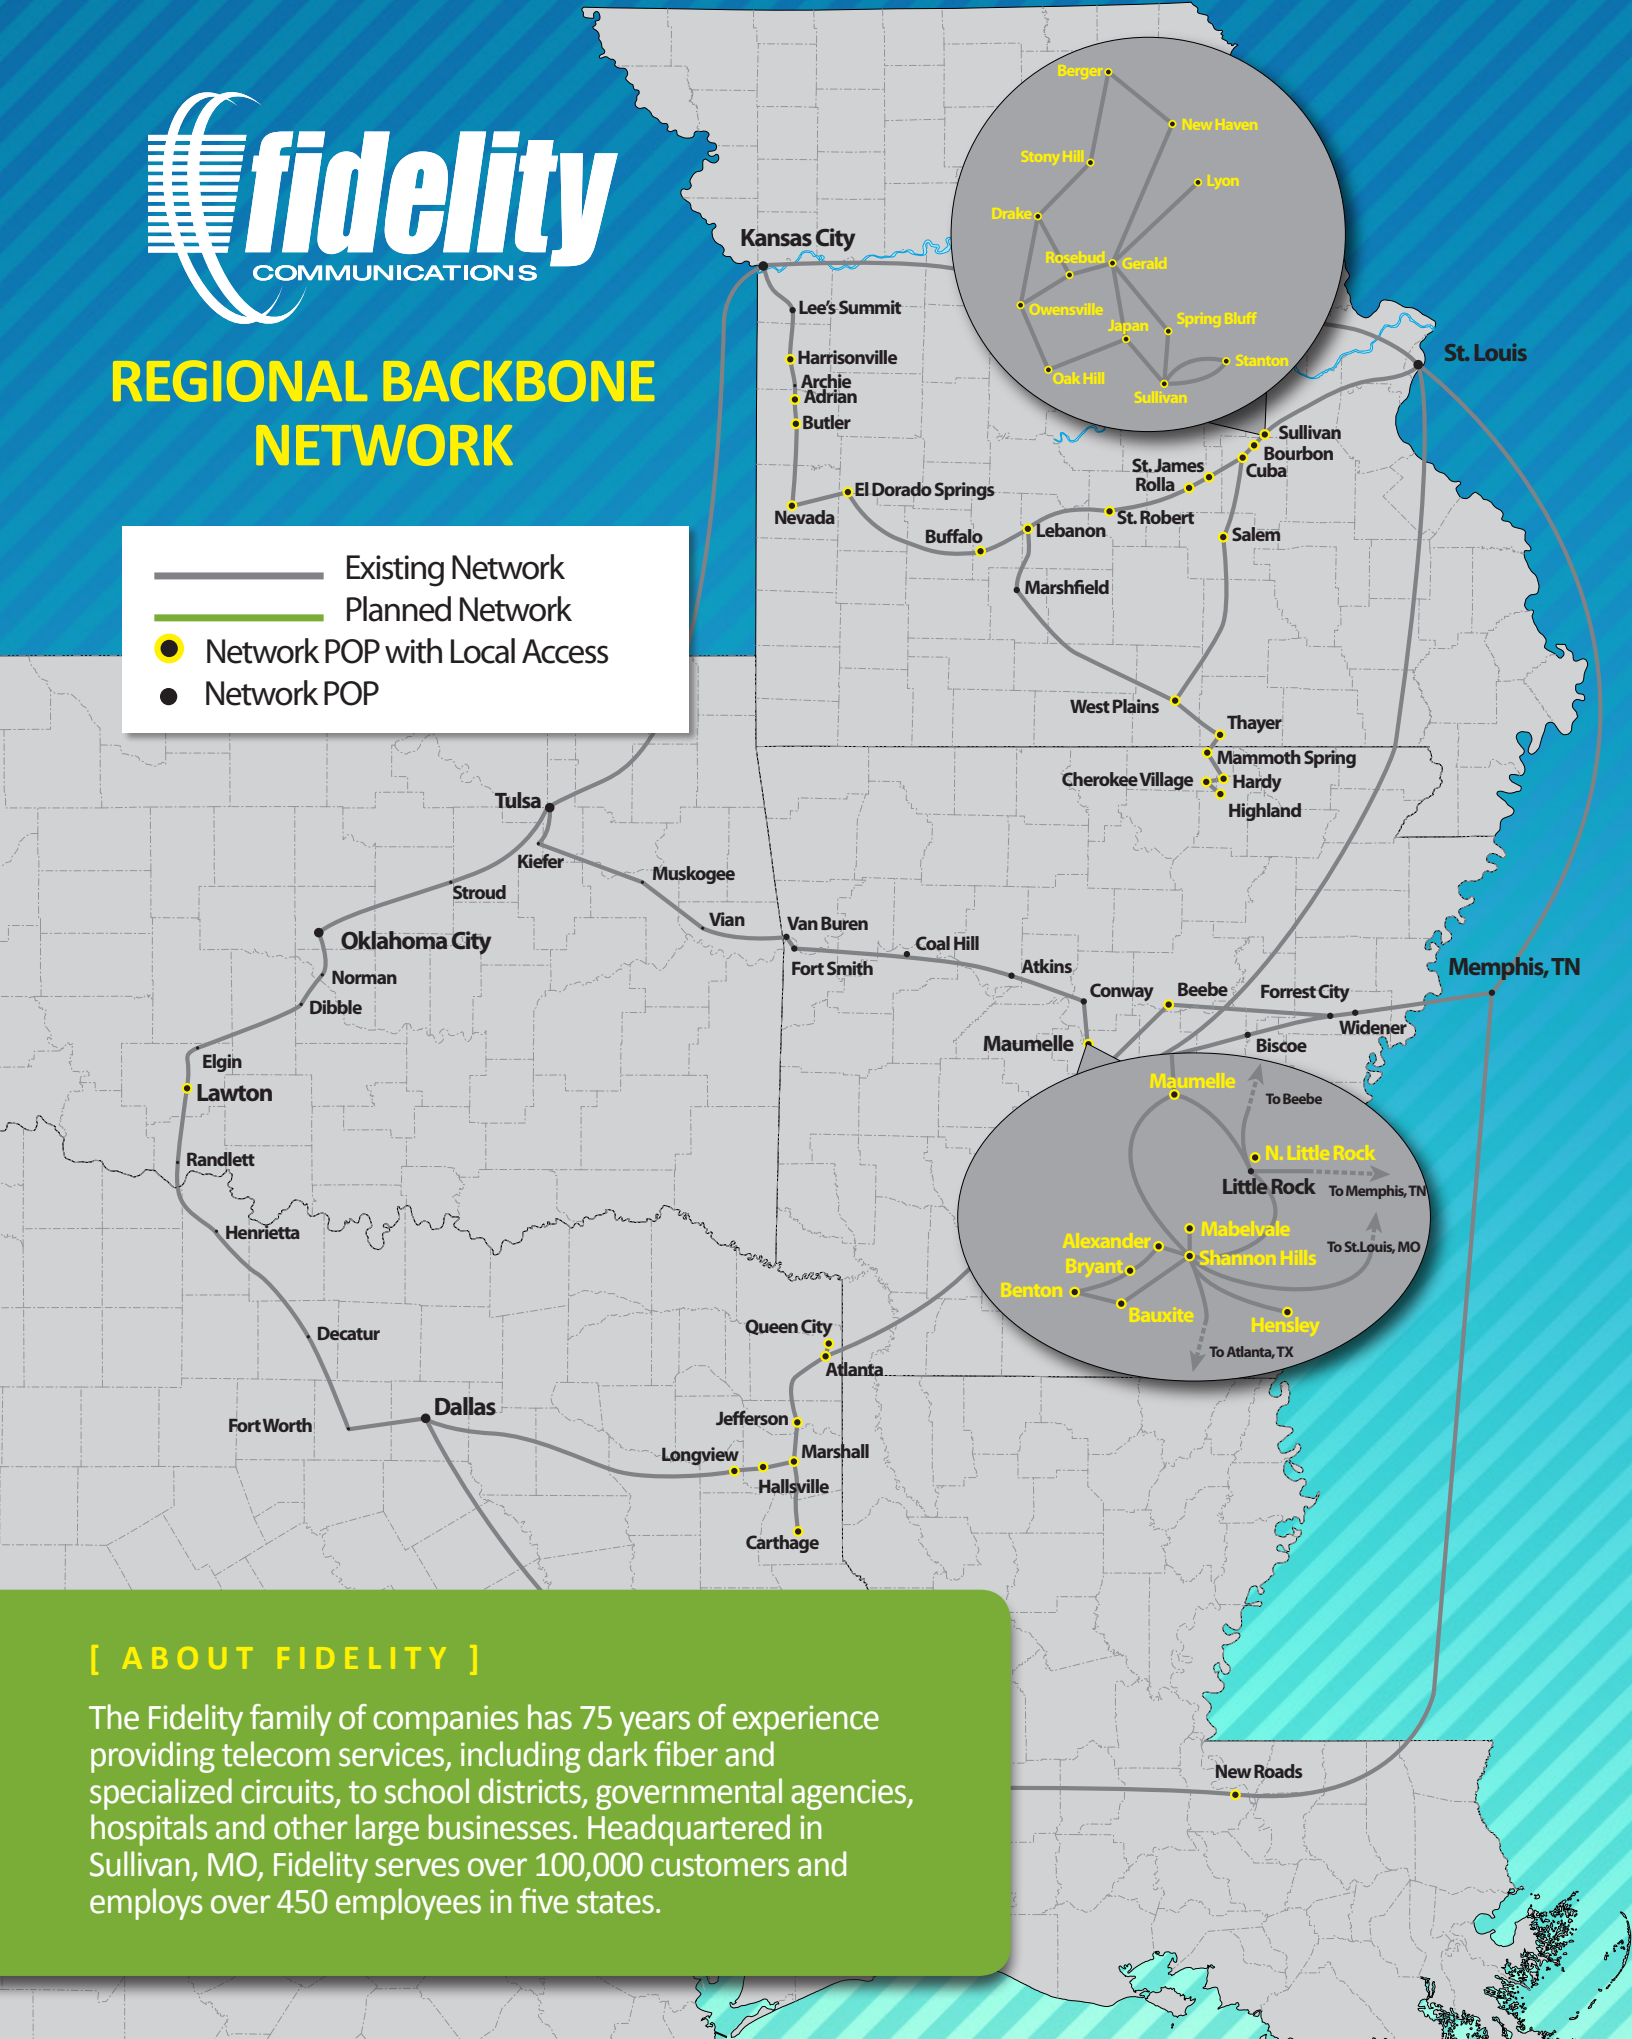

REGIONAL BACKBONE NETWORK

-  Existing Network
-  Planned Network
-  Network POP with Local Access
-  Network POP

[ABOUT FIDELITY]

The Fidelity family of companies has 75 years of experience providing telecom services, including dark fiber and specialized circuits, to school districts, governmental agencies, hospitals and other large businesses. Headquartered in Sullivan, MO, Fidelity serves over 100,000 customers and employs over 450 employees in five states.